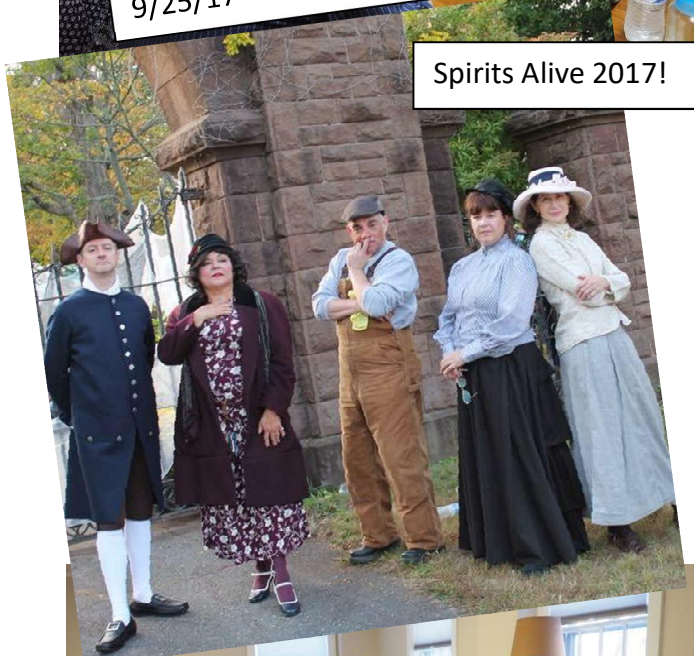

World War I Exhibit  
Created by Student Liaison, Jacob Lanzer

Norm's Barbershop Exhibit  
Recent Donations from Norm's Family

The Herb Wheel sporting its Christmas Finery

Tails of the  
**History Hound**

Our New Social Media Star!

The Hidden Lady of the House!

9/23/17 – A Day at Ives Farm

9/25/17 – Junk or Antiques?

10/22/17 - Animal Tracking Workshop

Spirits Alive 2017!

10/23/17 – Conversations from the Grave

Gingerbread Houses and Christmas Party